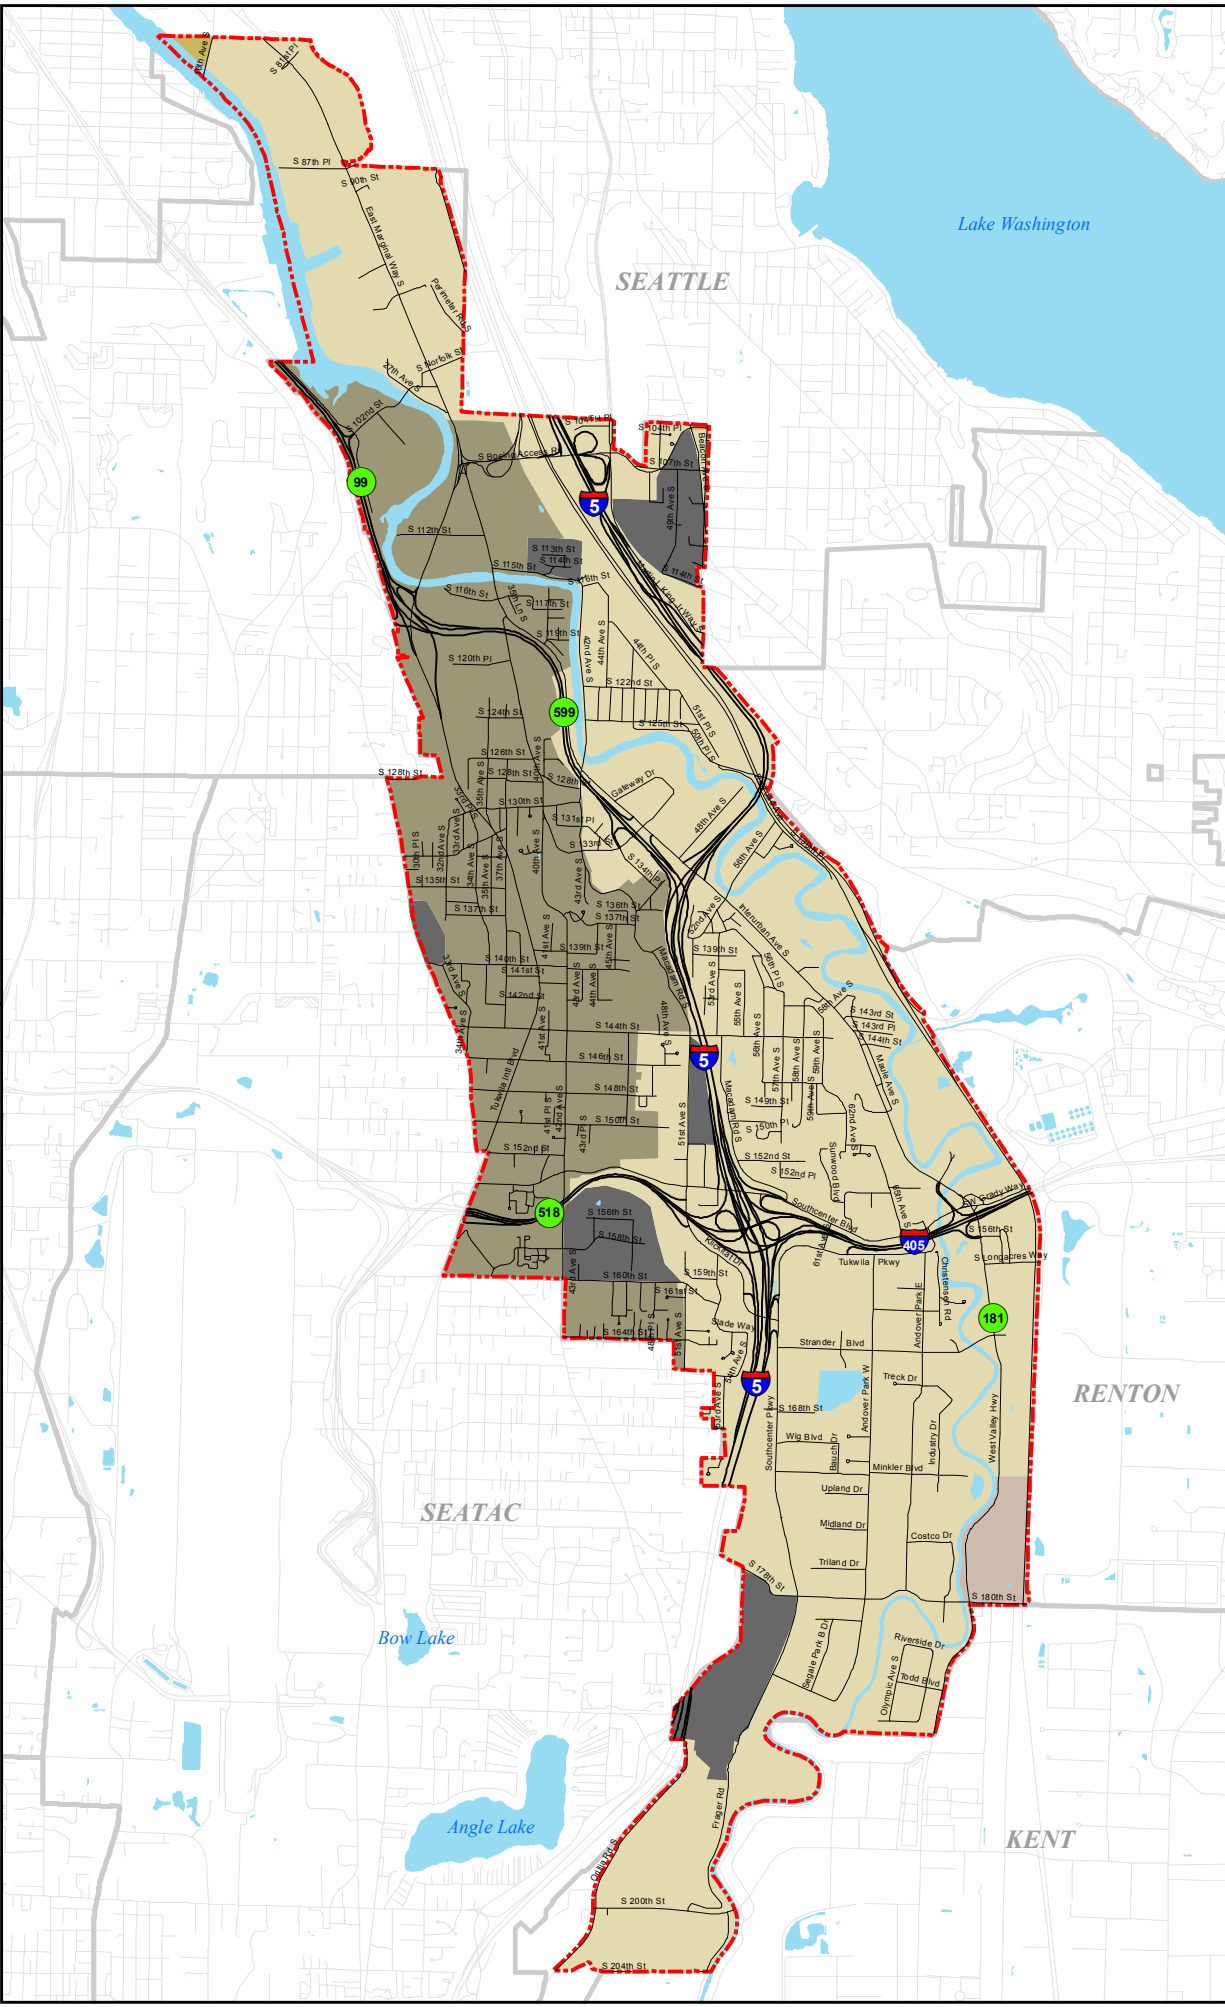

# City of Tukwila

## Sewer Districts

**Sewer District**

- Tukwila
- Seattle
- Valley View
- Renton
- Non-Sewered Area
- City Limits

Not to Scale