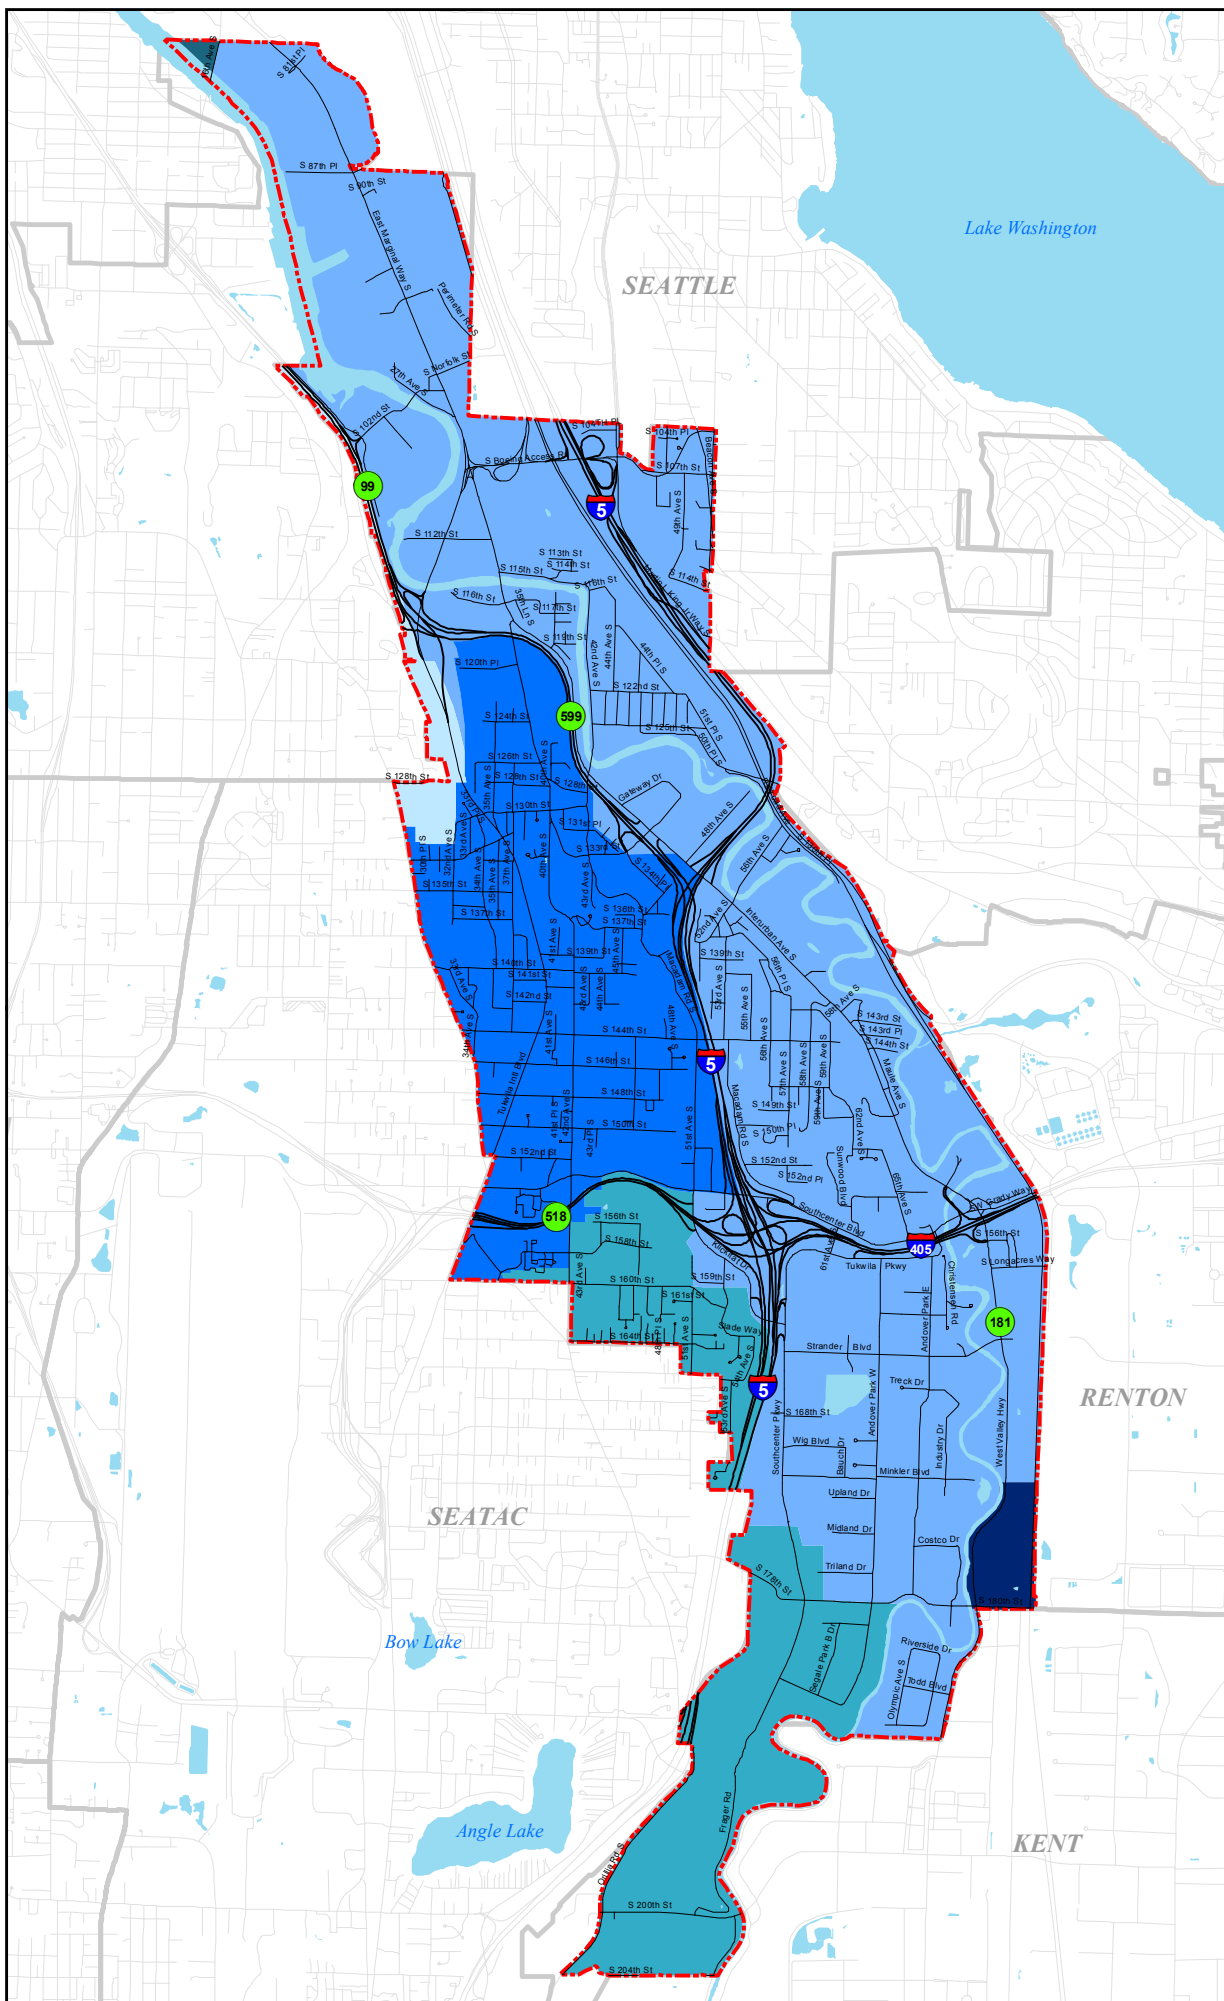

# City of Tukwila

## Water Districts

**Water District**

- Tukwila
- Seattle
- WD 20
- WD 125
- Highline
- Renton
- City Limits