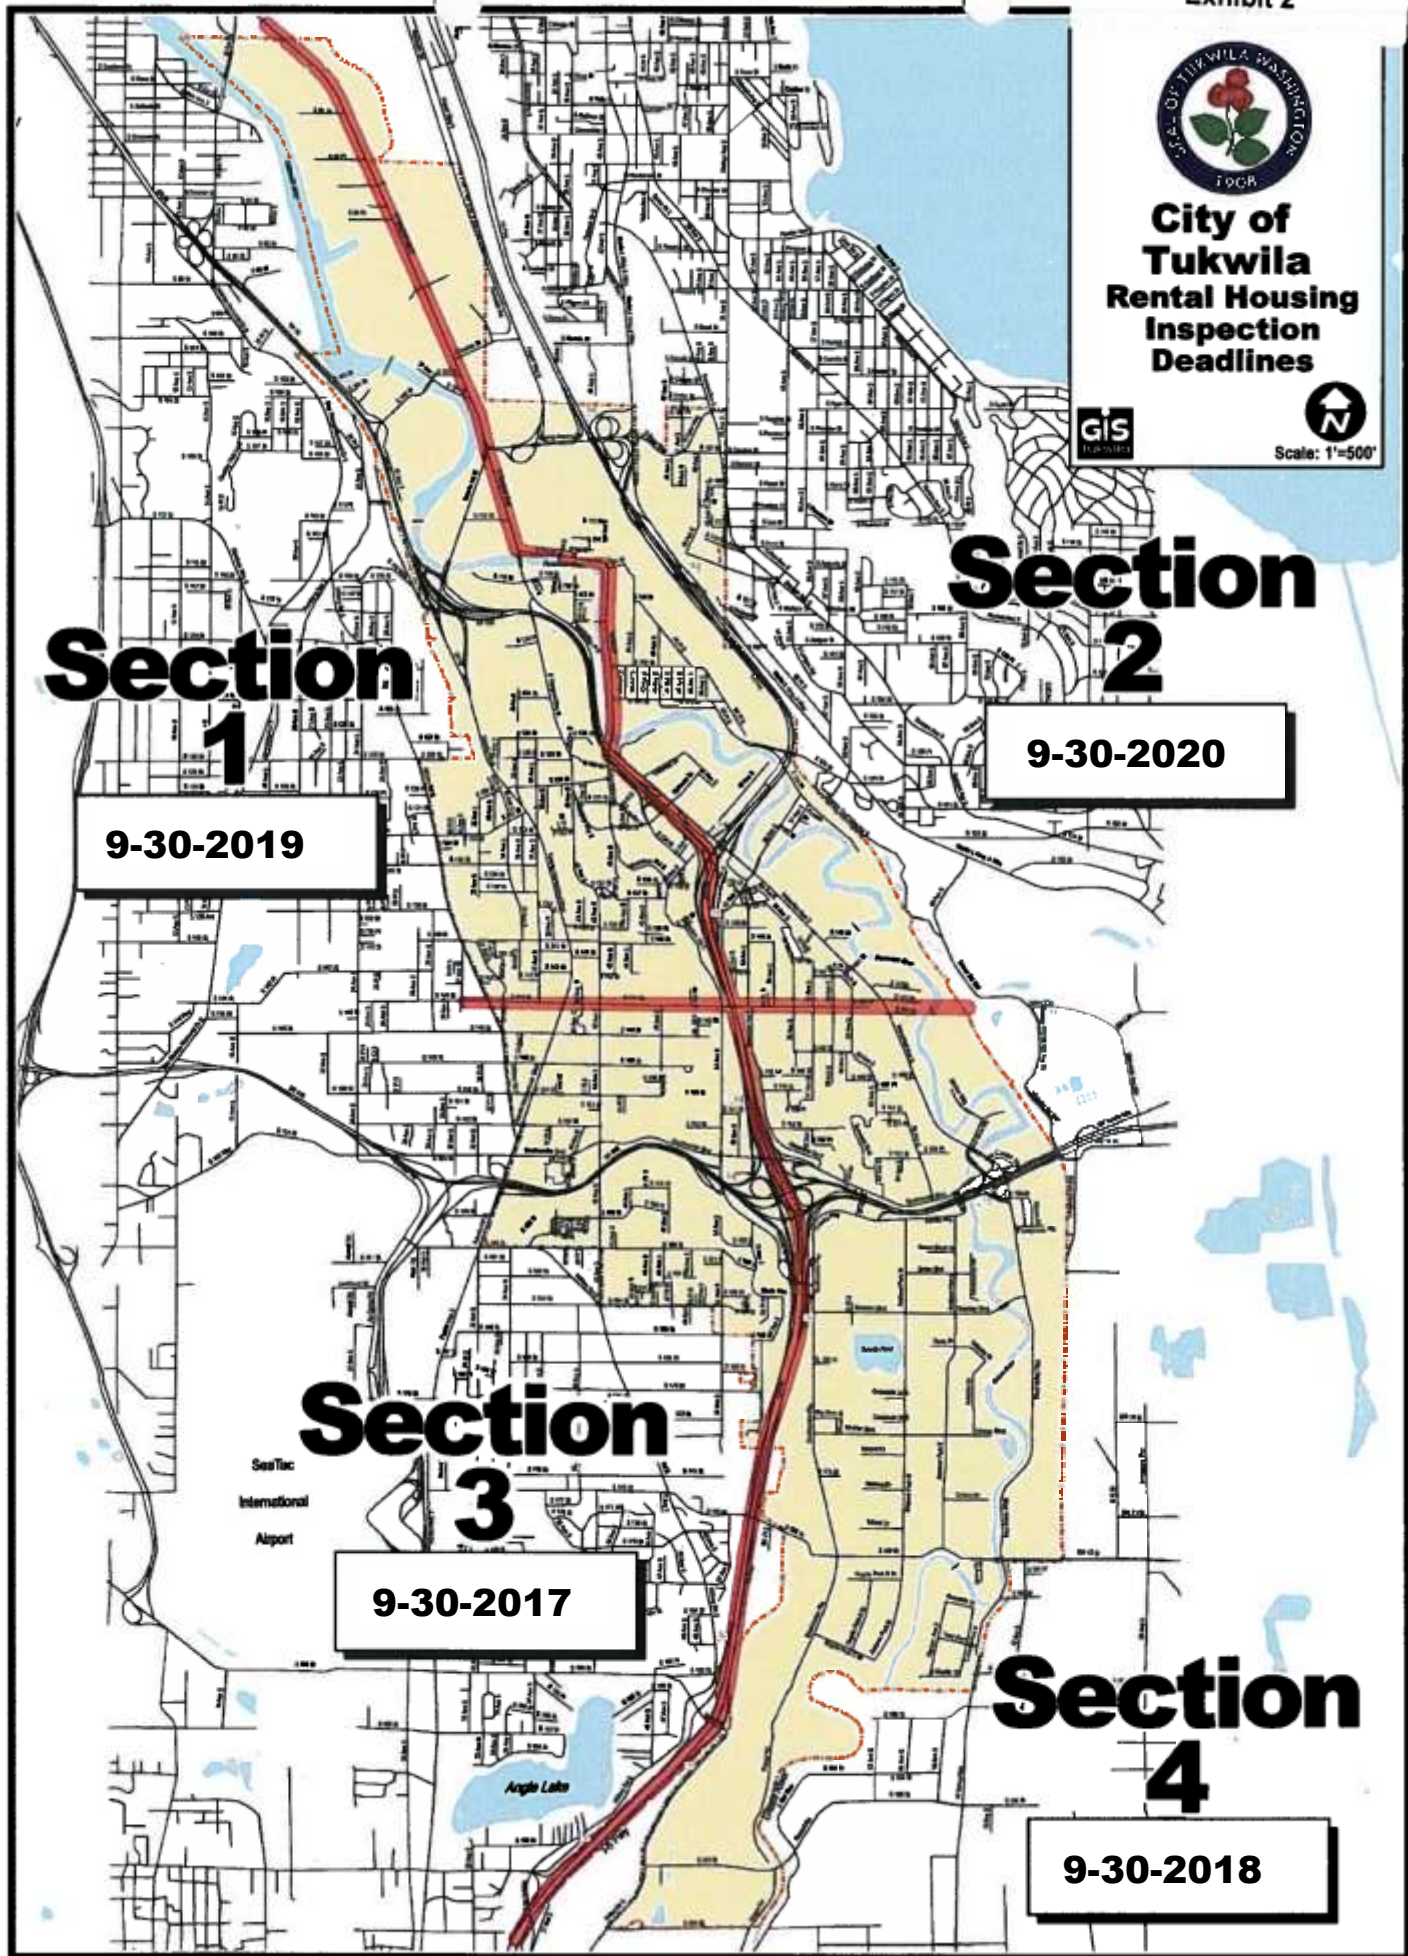

# City of Tukwila Rental Housing Inspection Deadlines

Scale: 1"=500'

## Section 1

9-30-2019

## Section 4

9-30-2018

Sea-Tac  
International  
Airport

Angle Lake