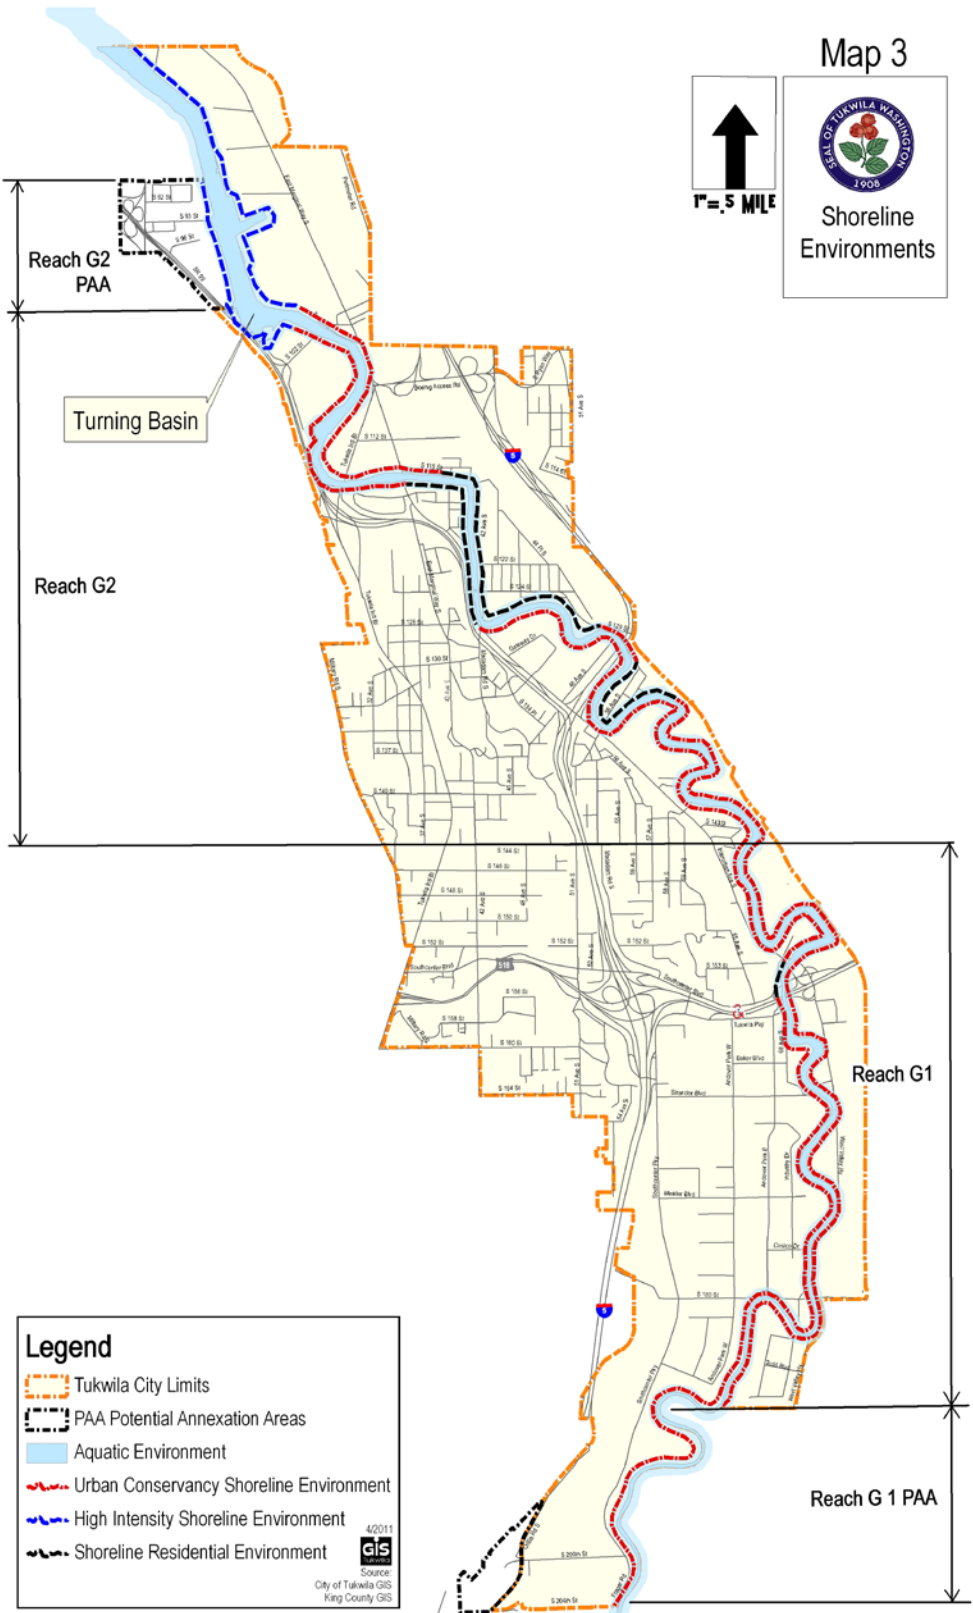

Map 3

Shoreline
Environments

Legend

- Tukwila City Limits
- PAA Potential Annexation Areas
- Aquatic Environment
- Urban Conservancy Shoreline Environment
- High Intensity Shoreline Environment
- Shoreline Residential Environment

4/20/11
Source:
City of Tukwila GIS
King County GIS