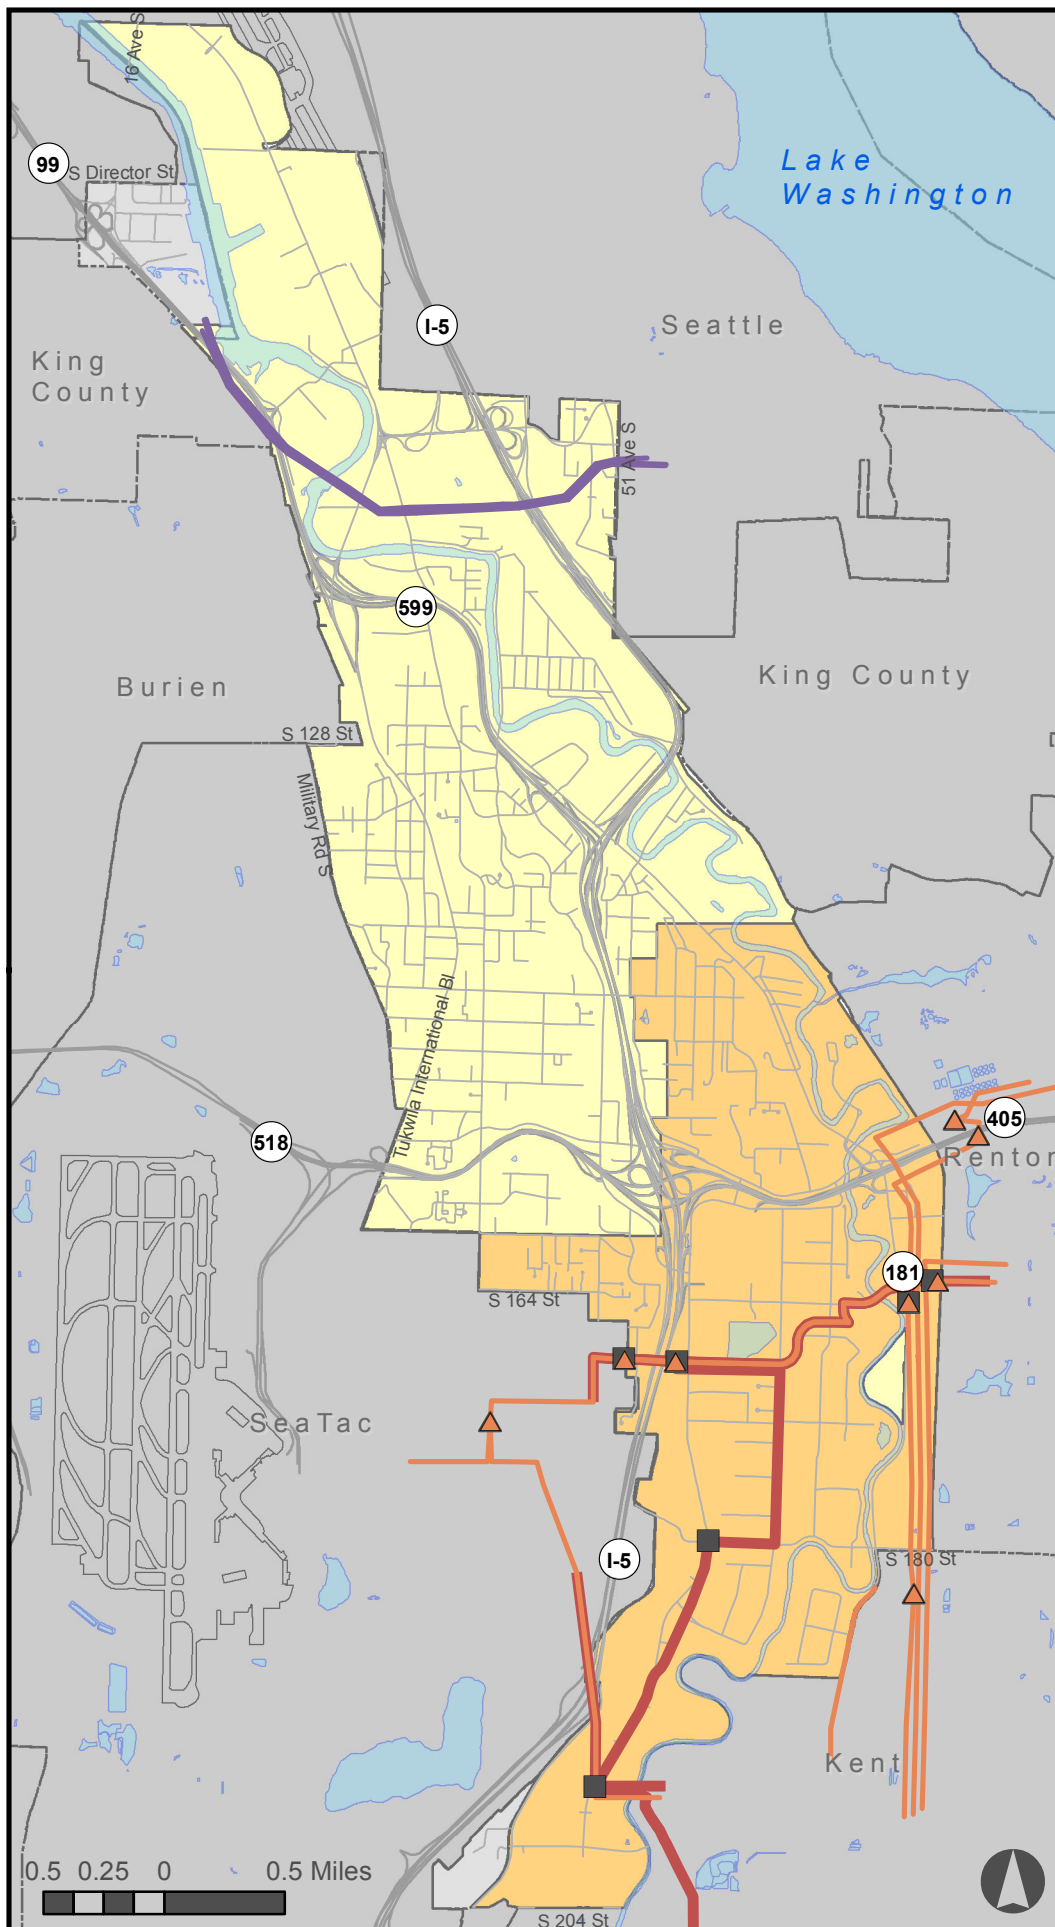

Electrical Service Providers

Legend

- PSE Substation Existing
- PSE Substation Future
- PSE Line Existing
- PSE Line Future
- SCL Trunk Line

Electrical Service Area

- Puget Sound Energy
- Seattle City Light

0.5 0.25 0 0.5 Miles