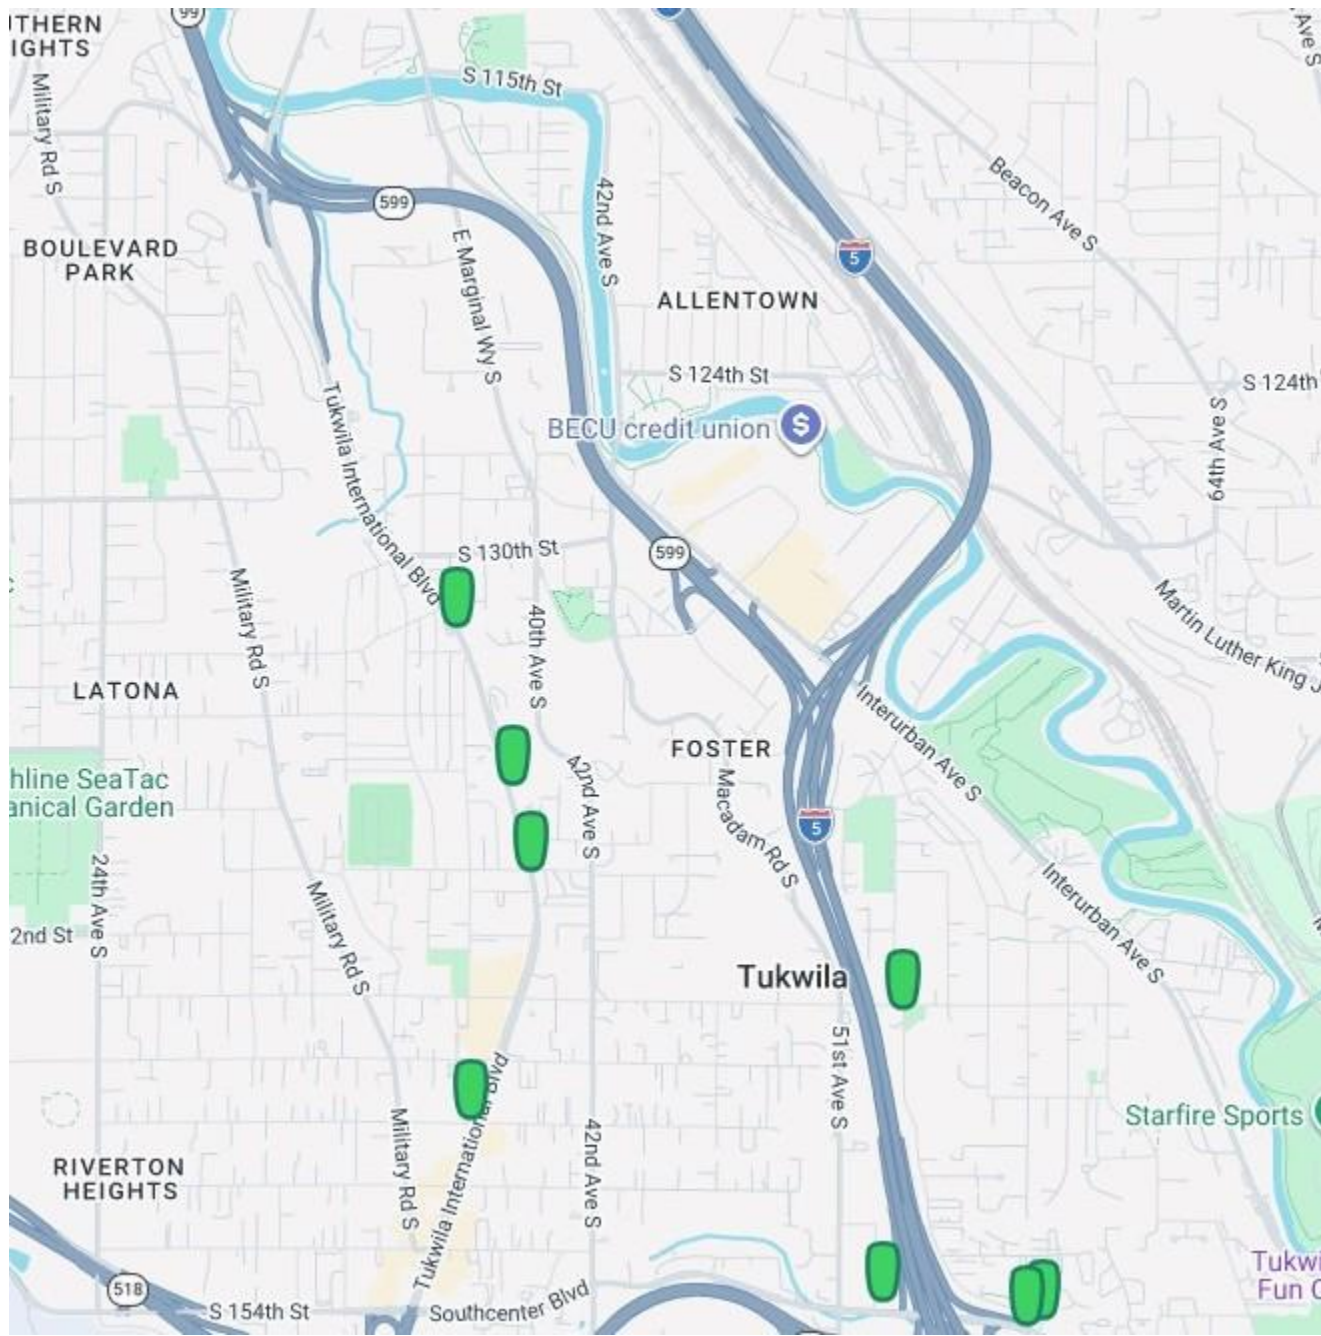

City of Tukwila Flock Safety ALPR Locations

North

South