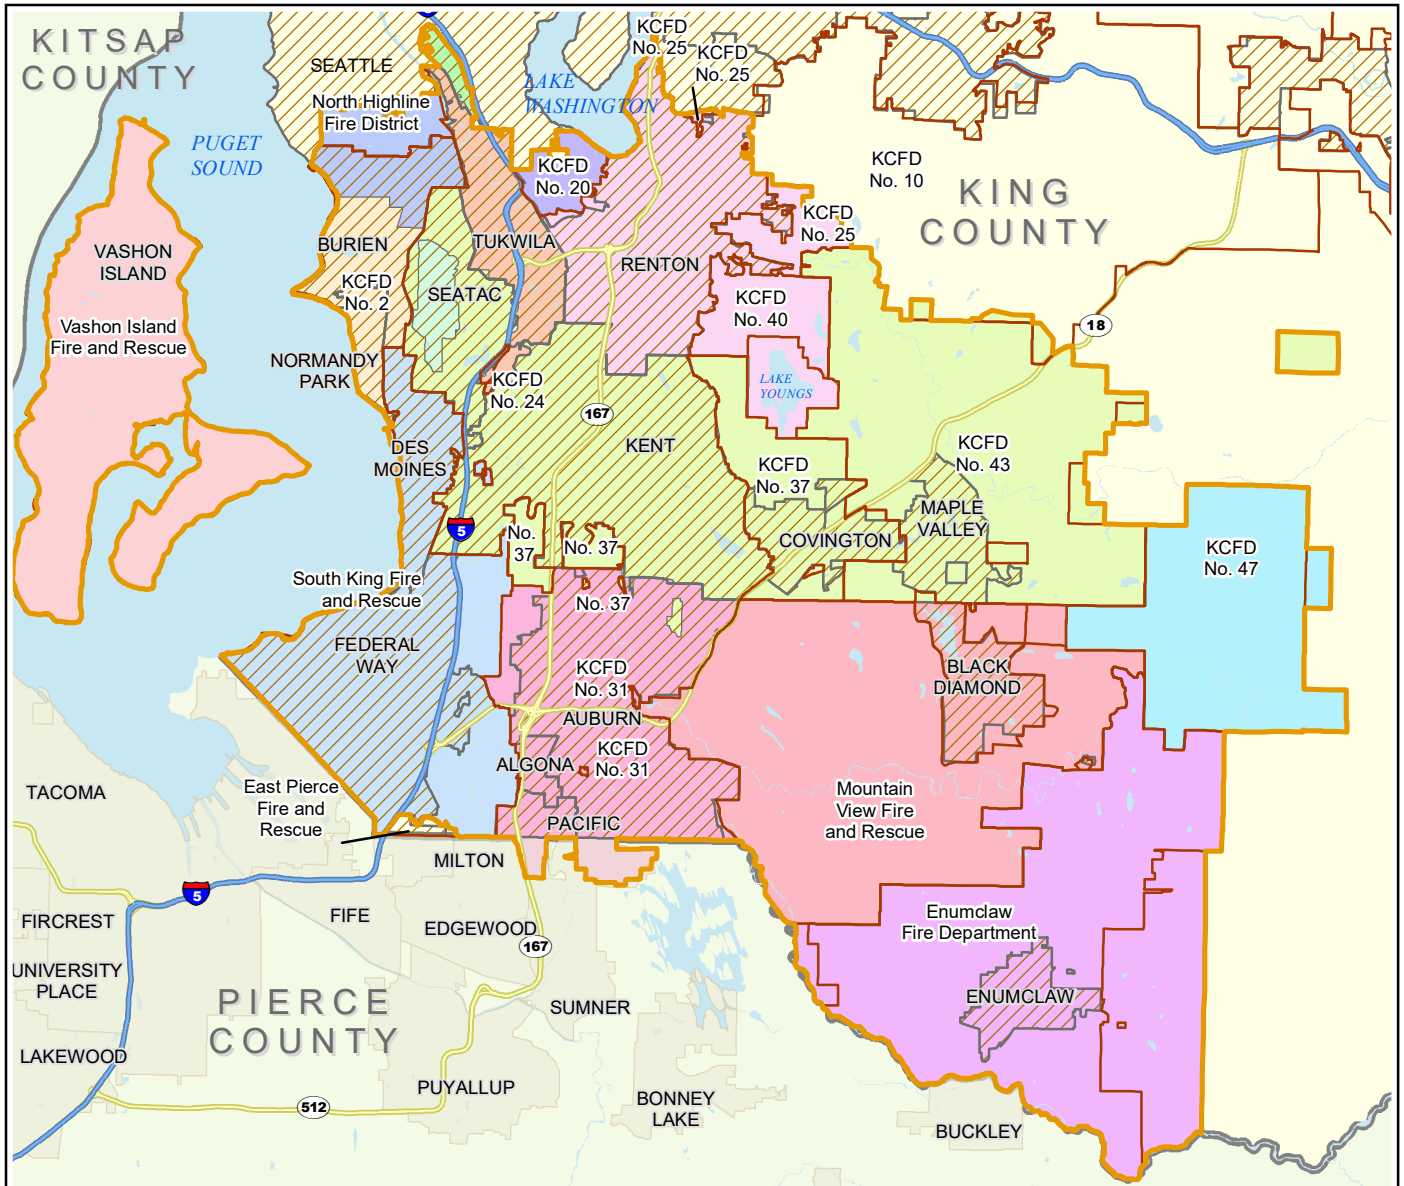

Valley Communications Center Fire Agencies

VCC Service Area	Fire Agencies Dispatched by VCC	PUGET SOUND REGIONAL FIRE AUTHORITY
KC Fire Protection Districts	BURIEN FIRE DEPARTMENT	RENTON REGIONAL FIRE AUTHORITY
Cities	ENUMCLAW FIRE DEPARTMENT	SKYWAY FIRE DEPARTMENT
 Miles	KING COUNTY FIRE PROTECTION DISTRICT 47	SOUTH KING FIRE AND RESCUE
	KING COUNTY INTERNATIONAL AIRPORT	TUKWILA FIRE DEPARTMENT
	MOUNTAIN VIEW FIRE AND LIFE SAFETY	VALLEY REGIONAL FIRE AUTHORITY
	NORTH HIGHLINE FIRE DISTRICT	VASHON ISLAND FIRE AND RESCUE
	PORT OF SEATTLE	