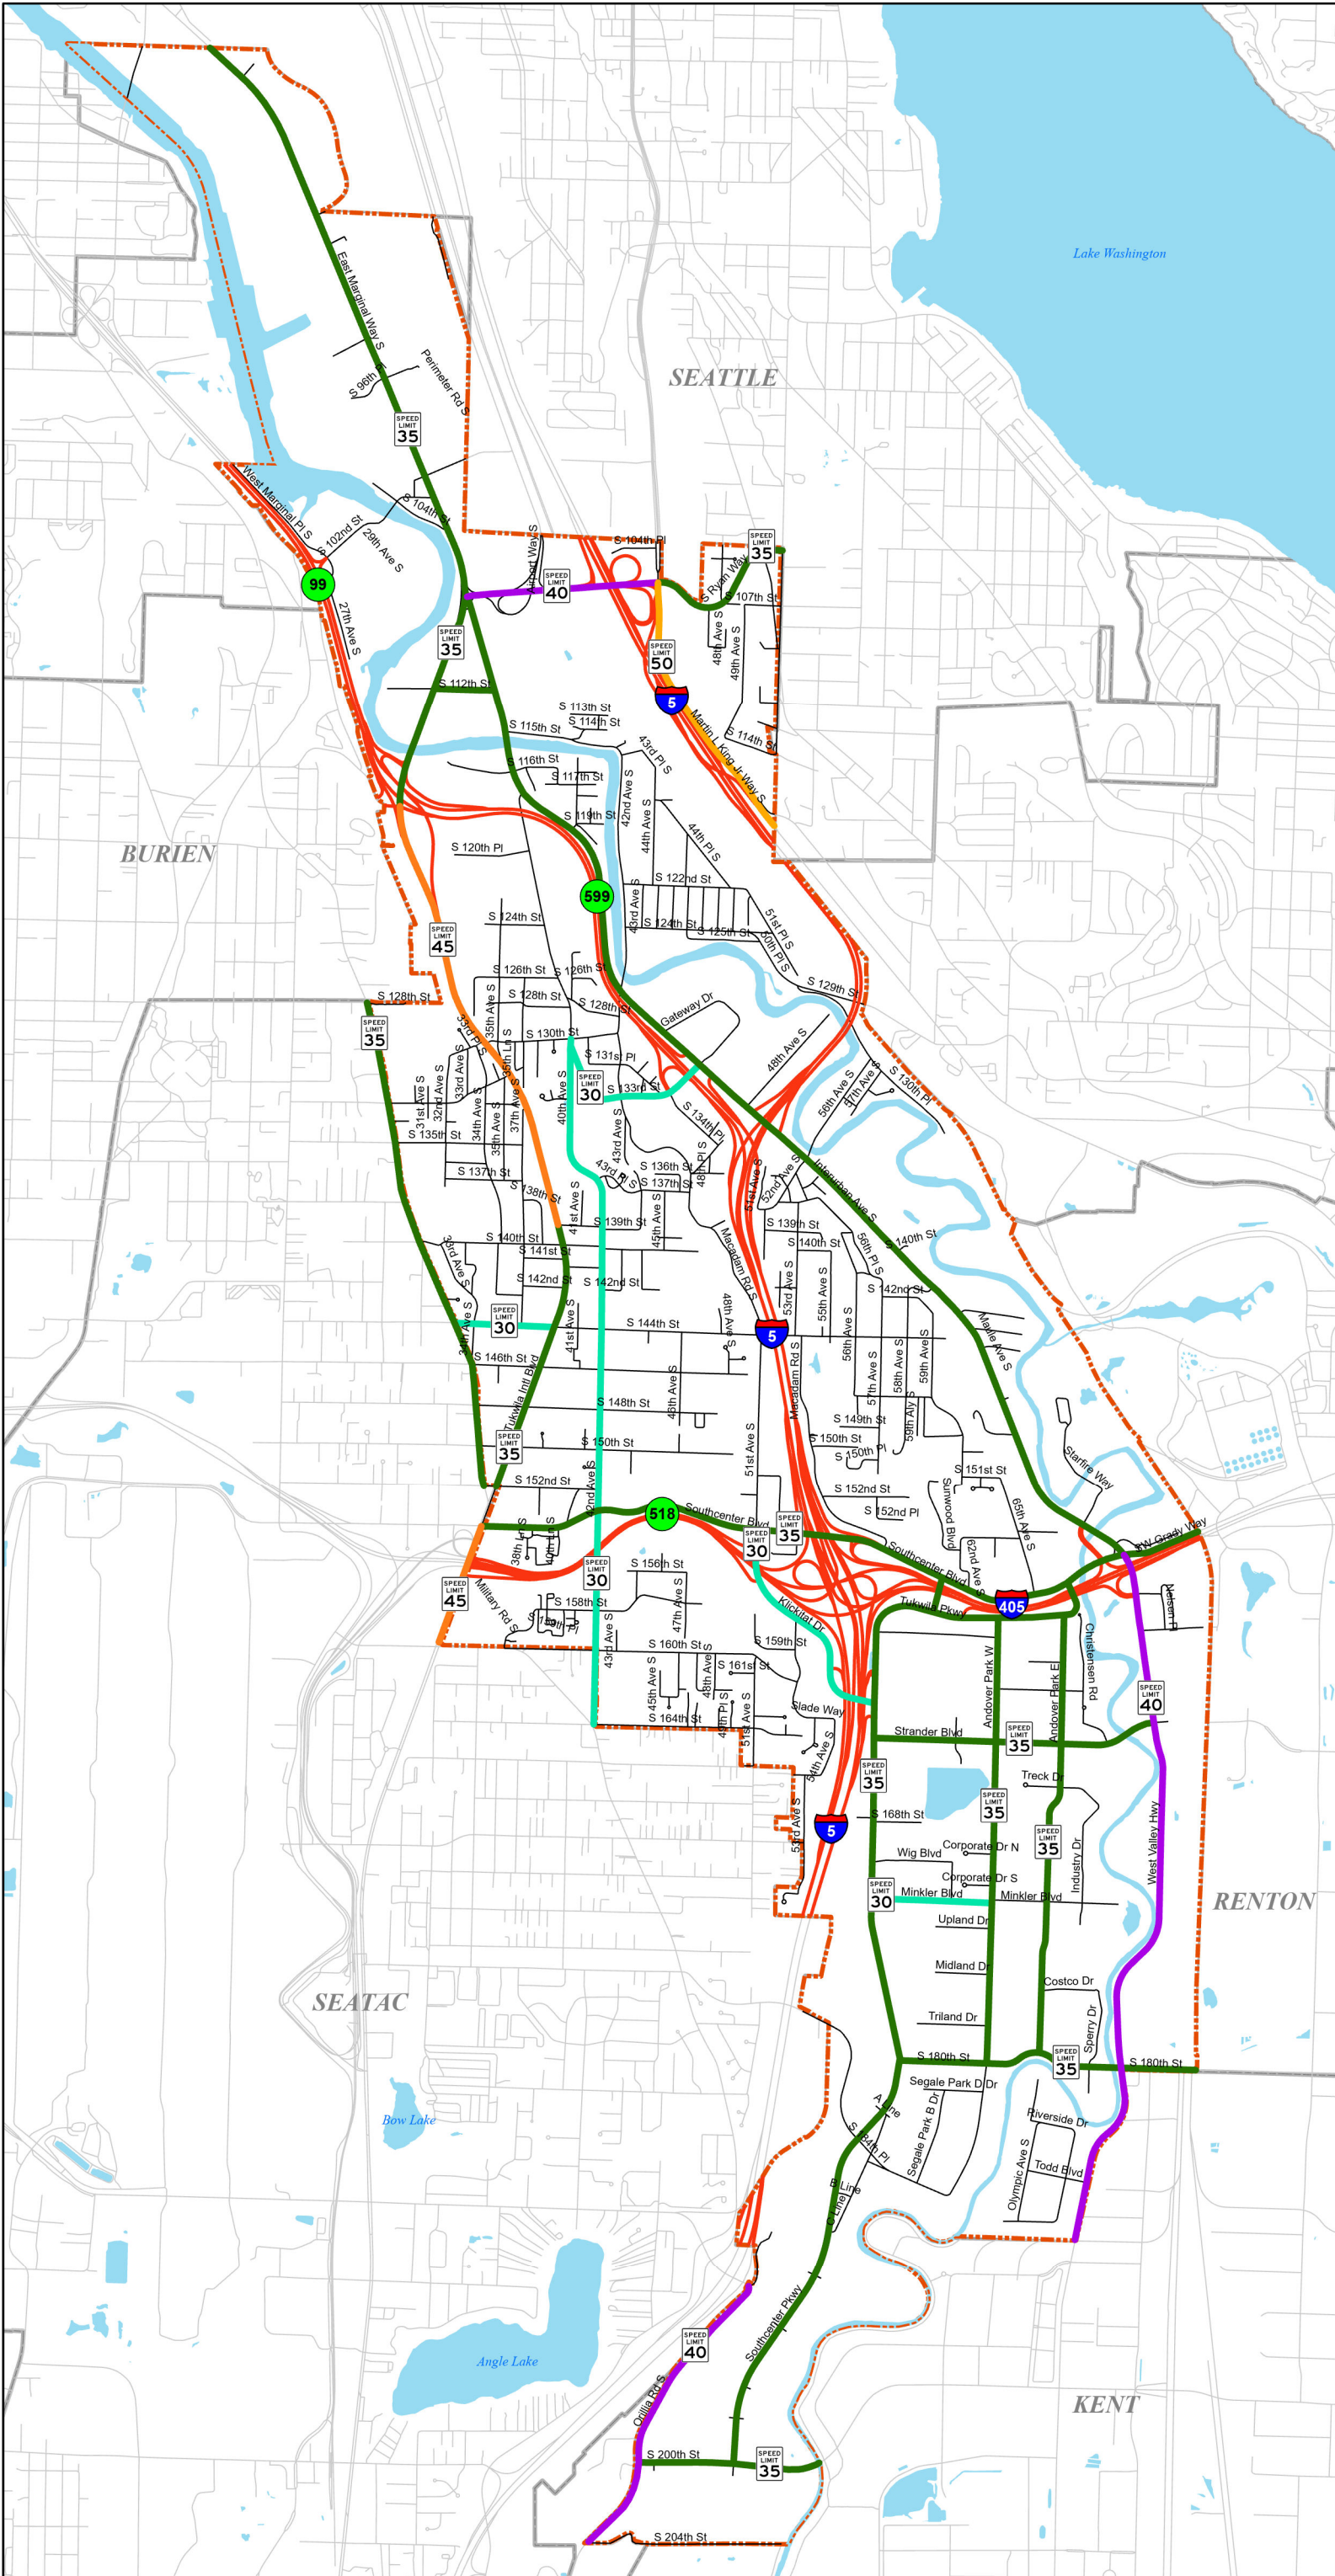

City of Tukwila

Speed Limits

Not to Scale

Speed Limit	City Boundary	Jurisdiction
30 MPH		
35 MPH		
40 MPH		
45 MPH		
50 MPH		

Per TMC 9.48.010 and RCW 46.61.400, all City streets have a maximum speed limit of 25 MPH unless modified in accordance with RCW 46.61.415. All modifications are shown on this map and subject to change.

Vicinity Map

Disclaimer: The location of features and boundaries are approximate and are intended for reference only. Data is based on best information available.